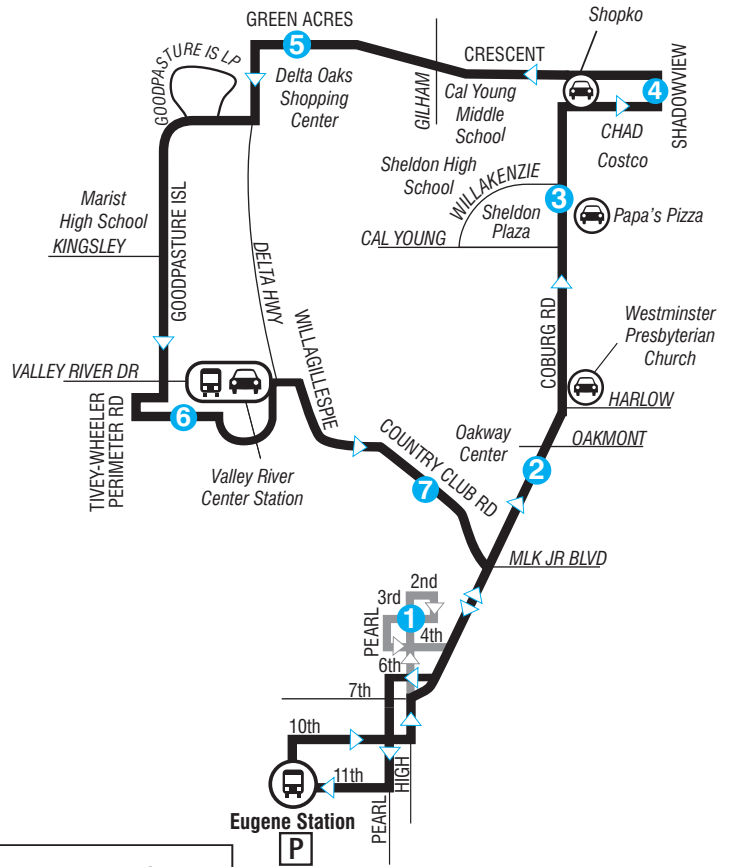

67

Coburg Road/
VRC
Monday - Friday

From: Eugene Downtown
To: Coburg Road, Delta Oaks
Name: 67 Coburg Road/Valley River Center

From: Delta Oaks, Valley River Center
To: Eugene Downtown
Name: 67 Eugene Station

LEAVE Eugene Station	3rd at High	Coburg at Oakmont	Sheldon Plaza at Willakenzie	Shadowview at Chad	ARRIVE Delta Oaks Shopping Center
P	1	2	3	4	5

LEAVE Delta Oaks Shopping Center	Valley River Center Station Bay A	Eugene Country Club	ARRIVE Eugene Station
5	6	7	

* Begins five minutes earlier on Goodpasture Island Road, west of Goodpasture Island Loop.
Empieza cinco minutos temprano en la calle Goodpasture Island Road, al oeste de Goodpasture Island Loop.

- N
- LTD Station
Estación de LTD
- LTD Park & Ride
- Limited-trip routing
Viajes limitados