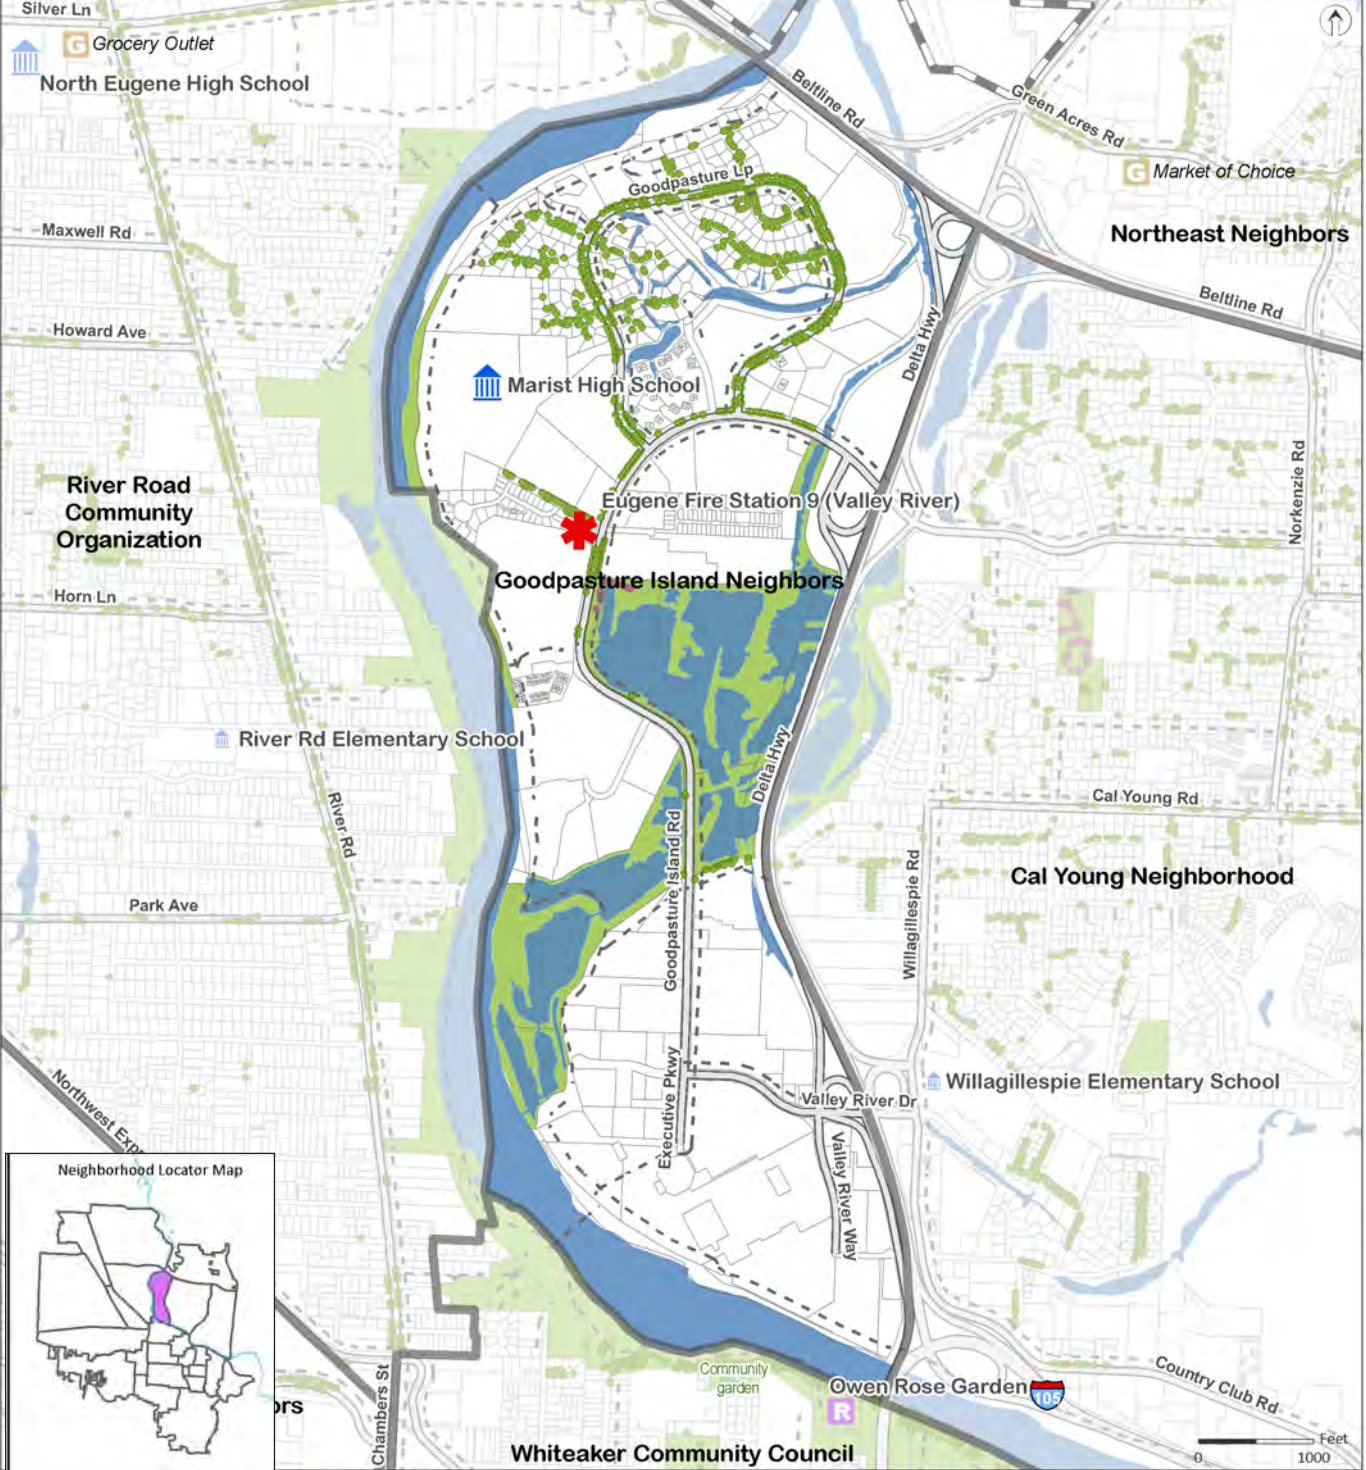

Goodpasture Island Neighbors Amenities Map

Neighborhood Boundaries	City Hall	Schools	Off Street Ped-Bike paths	Community Garden
Grocery Stores	Fire Station	Elementary School	Bikeways - Built	Water Bodies
The Arts	Police Station	Middle School	Eugene UGB	Parks and Open Space
Community Center	Clinic	High School		City Owned Trees
Library	Hospital	University		
Museum				
Recreation Center				

December 6, 2011
 Information represents currently mapped data.
 Caution: This map is based on imprecise source data, subject to change and for general reference only.
 Data sources: City of Eugene & Regional GIS, Grocery Stores: infoGroup/Government Division, www.infoUSAgov.com